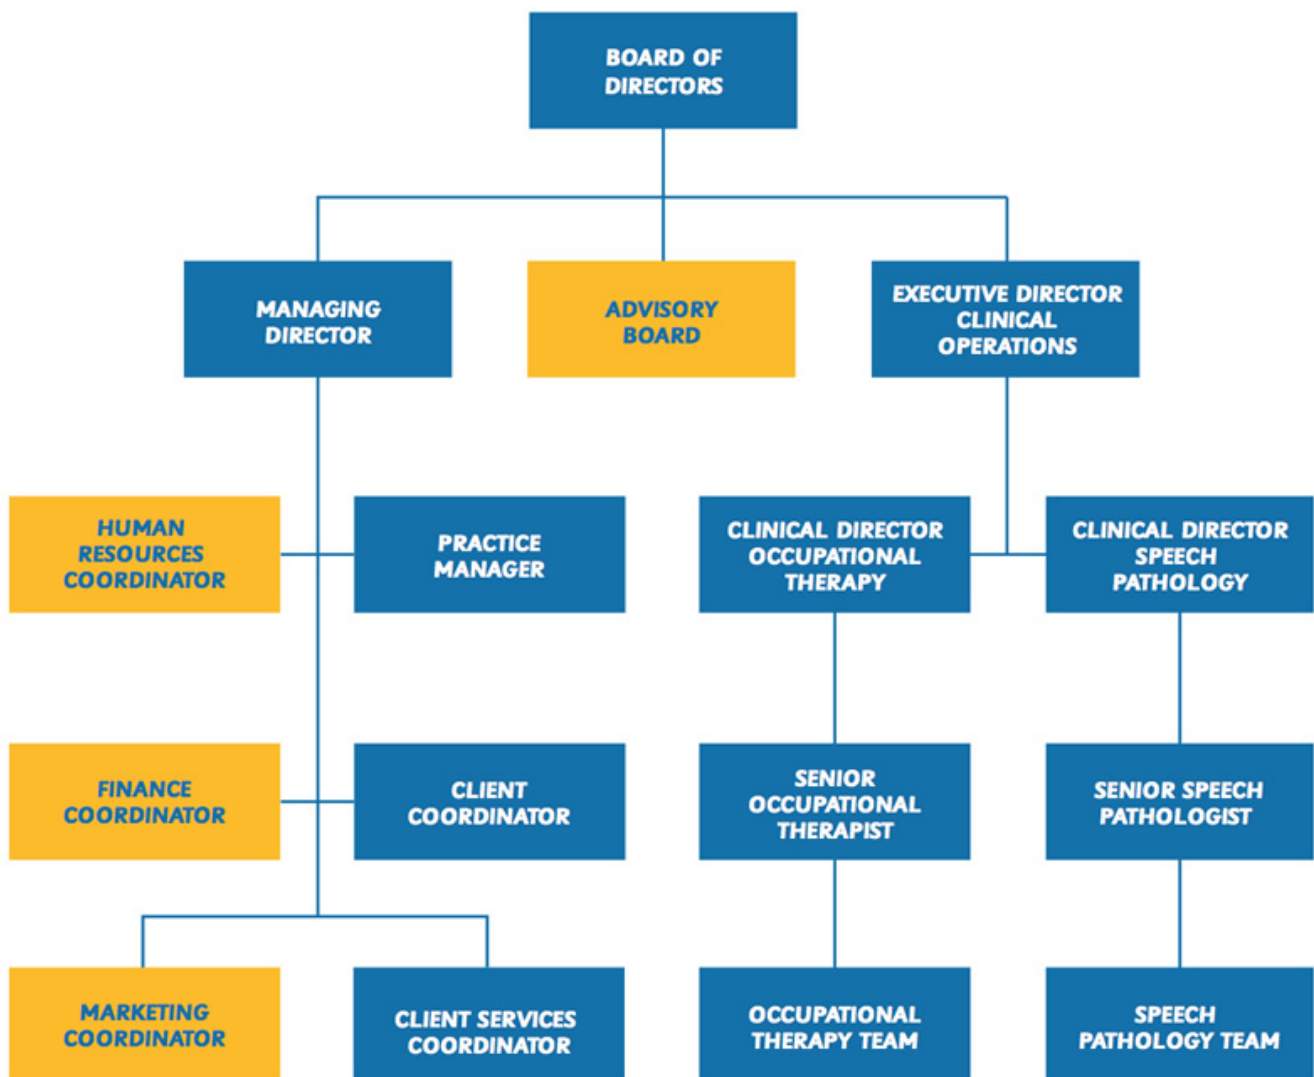

Organisational Structure

KID SENSE ORGANISATIONAL STRUCTURE

*Yellow represents out-sourced roles

Contact us today to make an initial enquiry or book an assessment for your child

© 2017 Kid Sense Child Development childdevelopment.com.au 1800 KIDSENSE

on 1800 KID SENSE (1800 543 736)